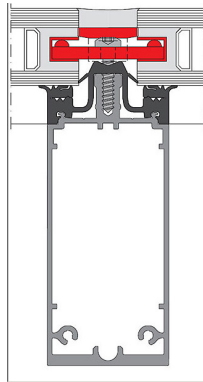

Raico Therm + SG