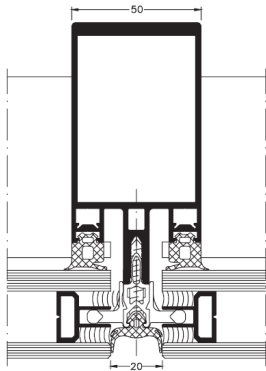

hansen glass processing specialists

HansenGlass Toggle System Support

HansenGlass supply a number of insulating unit bonded glass systems utilizing structural silicone. The following drawings show the general details of the systems offered. The silicone requirements for each system need to be calculated and depend upon the size of glass, thickness of glass, design loadings and the number of fixing points.